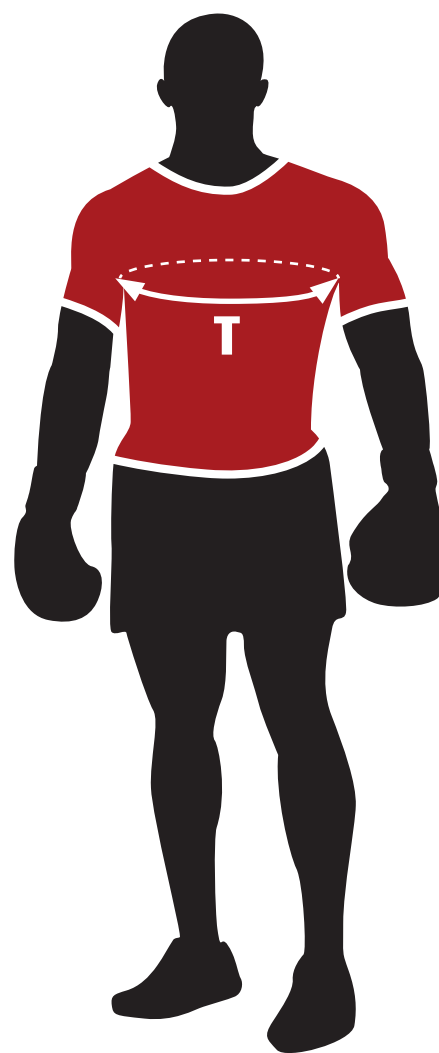

**MENS'
TOP, T-SHIRTS, SLEEVELESS
SHIRTS**

TABELLA TAGLIE

SIZE CHARTS

CODICE / CODE	AB721
MISURA / MEASURE	TORACE / CHEST
XXS	-
XS	-
S	88 CM
M	92 CM
L	96 CM
XL	100 CM
XXL	104 CM
3XL	-
VESTIBILITA' / FITTING	REGULAR FIT