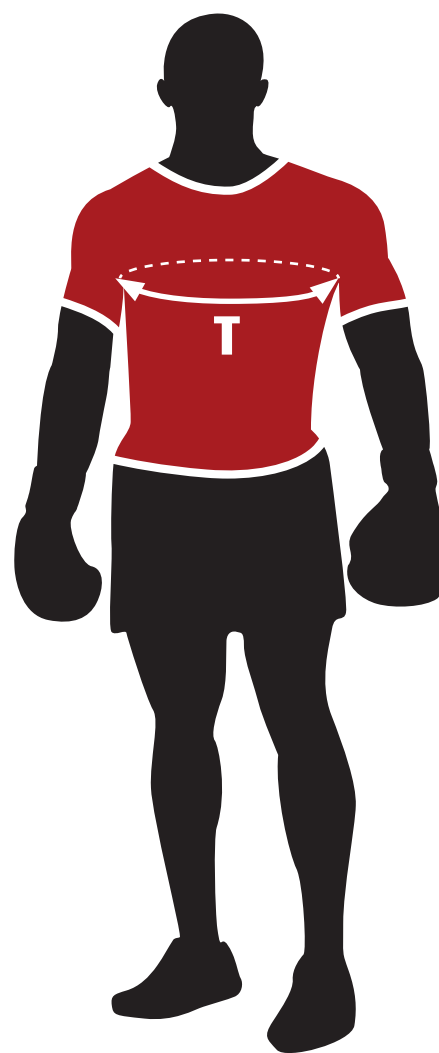

T

TORACE : CHEST

Misura la circonferenza del tuo torace.

Measure around the fullest part of your chest.

TABELLA TAGLIE

SIZE CHARTS

CODICE / CODE	AB726
MISURA / MEASURE	TORACE / CHEST
XXS	-
XS	-
S	88 CM
M	92 CM
L	96 CM
XL	100 CM
XXL	-
3XL	-
VESTIBILITA' / FITTING	REGULAR FIT