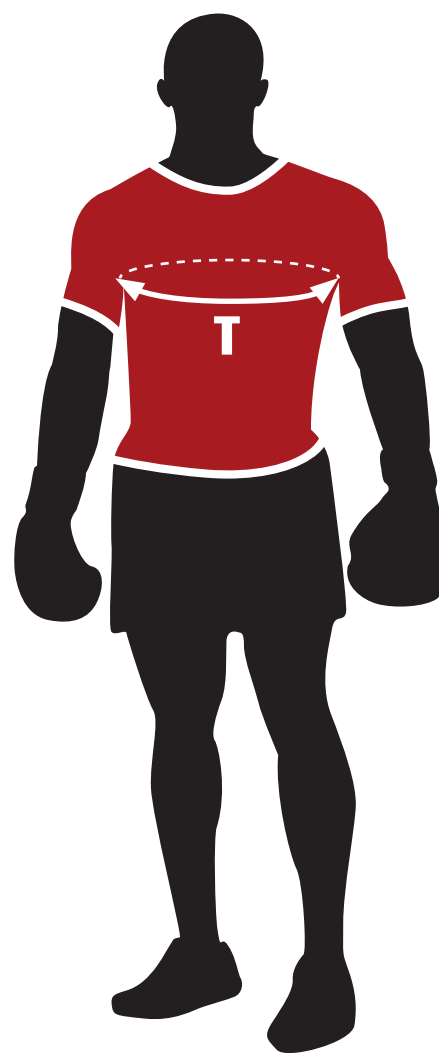

T

TORACE : CHEST

Misura la circonferenza del tuo torace.

Measure around the fullest part of your chest.

TABELLA TAGLIE

SIZE CHARTS

CODICE / CODE	ABX21
MISURA / MEASURE	TORACE / CHEST
XXS	-
XS	-
S	92 CM
M	96 CM
L	100 CM
XL	104 CM
XXL	-
3XL	-
VESTIBILITA' / FITTING	REGULAR FIT