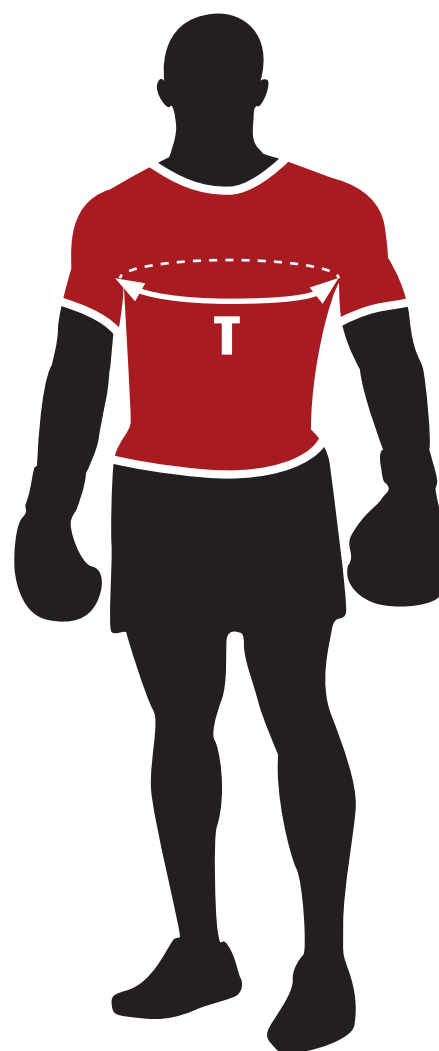

T

TORACE : CHEST

Misura la circonferenza del tuo torace.

Measure around the fullest part of your chest.

TABELLA TAGLIE

SIZE CHARTS

CODICE / CODE	AB210
MISURA / MEASURE	TORACE / CHEST
XXS	-
XS	-
S	88 CM
M	92 CM
L	96 CM
XL	100 CM
XXL	-
3XL	-
VESTIBILITA' / FITTING	REGULAR FIT