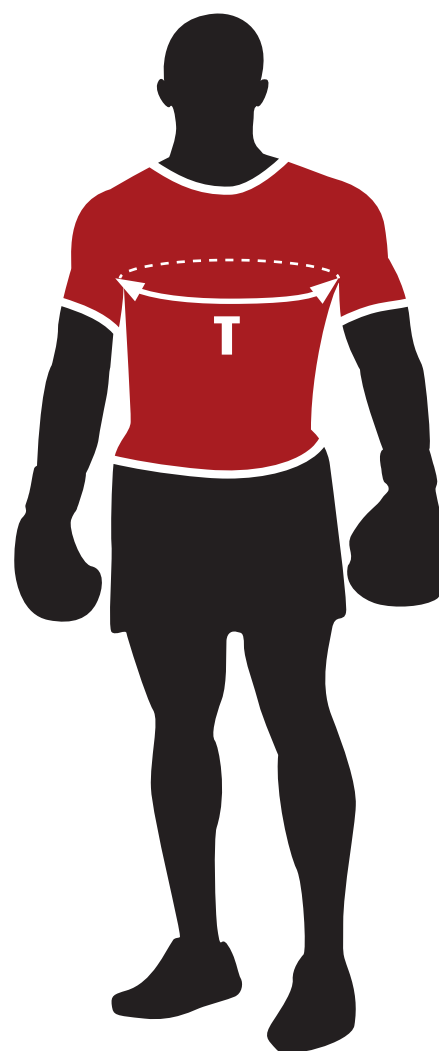

T

TORACE : CHEST

Misura la circonferenza del tuo torace.

Measure around the fullest part of your chest.

TABELLA TAGLIE

SIZE CHARTS

CODICE / CODE	ABX28
MISURA / MEASURE	TORACE / CHEST
XXS	-
XS	-
S	92 CM
M	96 CM
L	100 CM
XL	104 CM
XXL	108 CM
3XL	-
VESTIBILITA' / FITTING	SLIM FIT