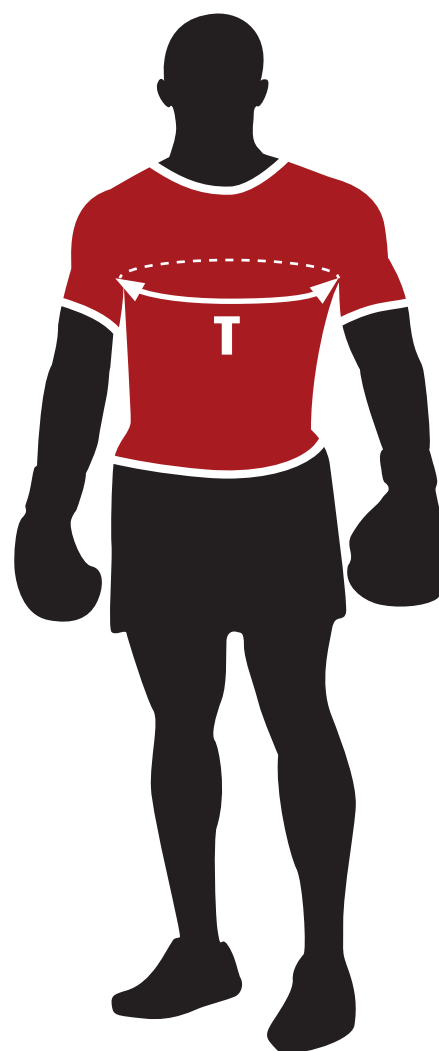

T

TORACE : CHEST

Misura la circonferenza del tuo torace.

Measure around the fullest part of your chest.

TABELLA TAGLIE

SIZE CHARTS

CODICE / CODE	ABX14
MISURA / MEASURE	TORACE / CHEST
XXS	-
XS	86 CM
S	90 CM
M	94 CM
L	98 CM
XL	102 CM
XXL	106 CM
3XL	-
VESTIBILITA' / FITTING	SLIM FIT