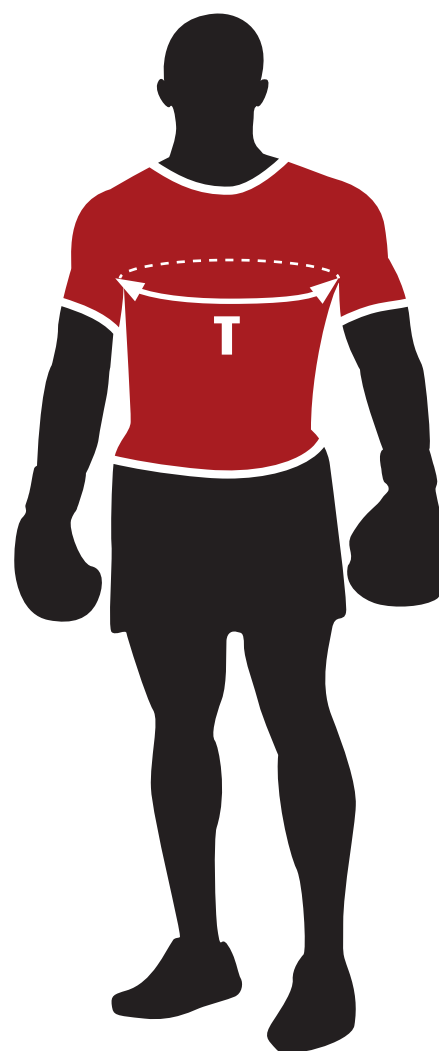

T

TORACE : CHEST

Misura la circonferenza del tuo torace.

Measure around the fullest part of your chest.

TABELLA TAGLIE

SIZE CHARTS

CODICE / CODE	AB728
MISURA / MEASURE	TORACE / CHEST
XXS	-
XS	84 CM
S	88 CM
M	92 CM
L	96 CM
XL	100 CM
XXL	104 CM
3XL	-
VESTIBILITA' / FITTING	REGULAR FIT