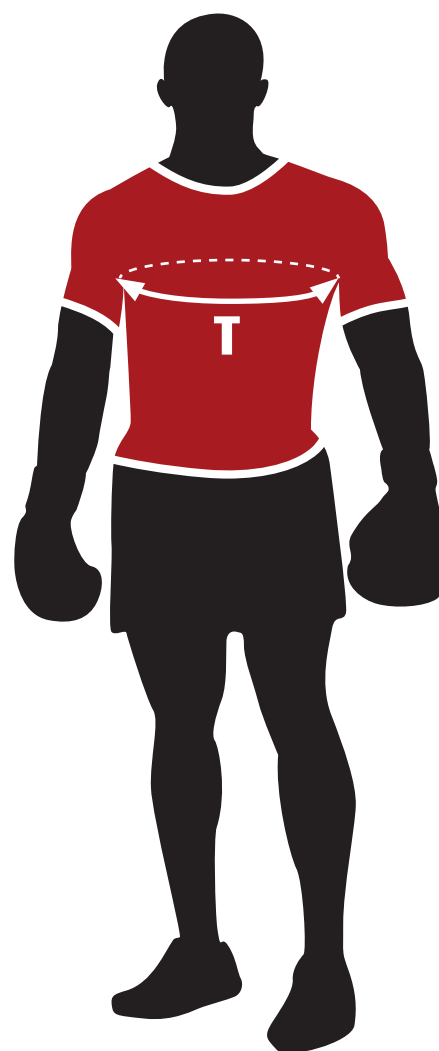

T

TORACE : CHEST

Misura la circonferenza del tuo torace.

Measure around the fullest part of your chest.

TABELLA TAGLIE

SIZE CHARTS

CODICE / CODE	ABX06
MISURA / MEASURE	TORACE / CHEST
XXS	-
XS	-
S	96 CM
M	100 CM
L	104 CM
XL	108 CM
XXL	-
3XL	-
VESTIBILITA' / FITTING	REGULAR FIT