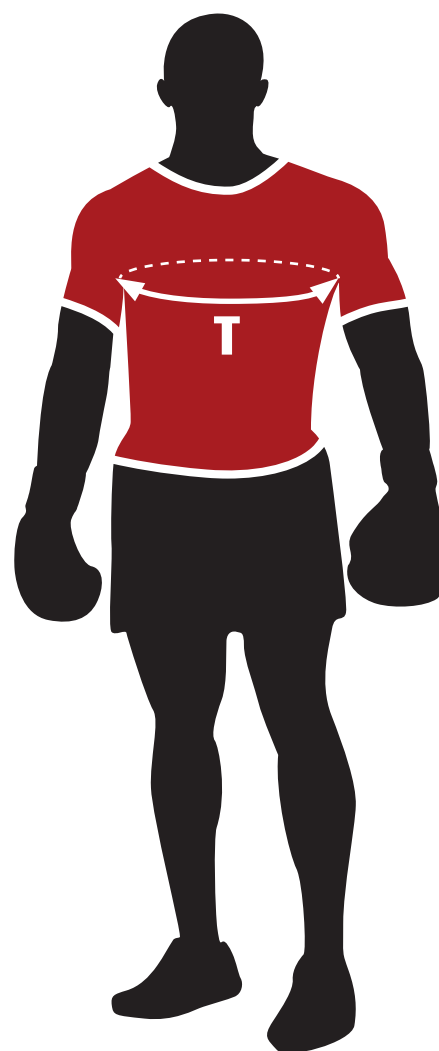

T

TORACE : CHEST

Misura la circonferenza del tuo torace.

Measure around the fullest part of your chest.

TABELLA TAGLIE

SIZE CHARTS

CODICE / CODE	ABX05
MISURA / MEASURE	TORACE / CHEST
XXS	-
XS	-
S	90 CM
M	94 CM
L	98 CM
XL	102 CM
XXL	-
3XL	-
VESTIBILITA' / FITTING	REGULAR FIT