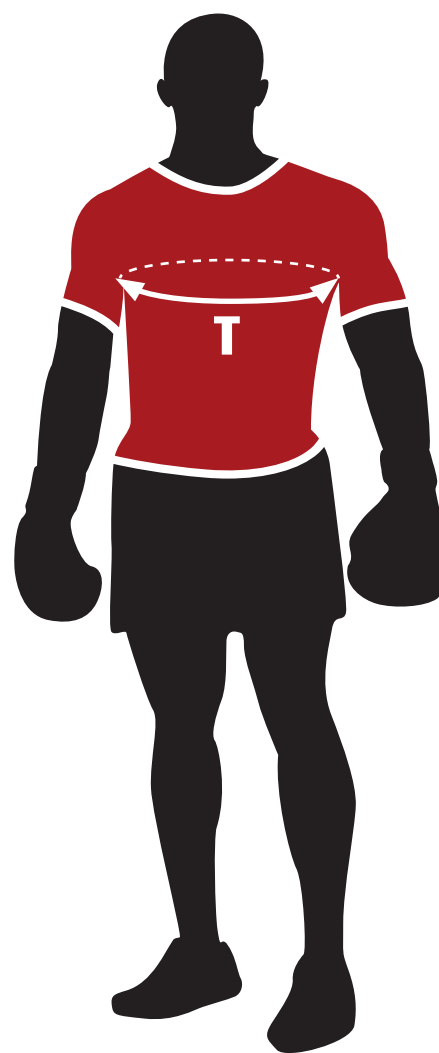

T

TORACE : CHEST

Misura la circonferenza del tuo torace.

Measure around the fullest part of your chest.

TABELLA TAGLIE

SIZE CHARTS

CODICE / CODE	ABX23
MISURA / MEASURE	TORACE / CHEST
XXS	-
XS	-
S	92 CM
M	96 CM
L	100 CM
XL	104 CM
XXL	-
3XL	-
VESTIBILITA' / FITTING	REGULAR FIT