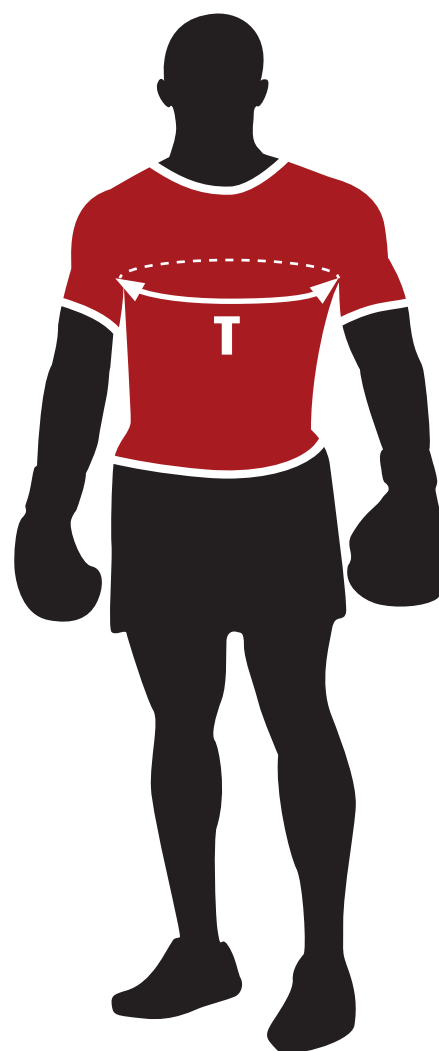

T

TORACE : CHEST

Misura la circonferenza del tuo torace.

Measure around the fullest part of your chest.

TABELLA TAGLIE

SIZE CHARTS

CODICE / CODE	AB212
MISURA / MEASURE	TORACE / CHEST
XXS	-
XS	-
S	88 CM
M	92 CM
L	96 CM
XL	100 CM
XXL	-
3XL	-
VESTIBILITA' / FITTING	REGULAR FIT