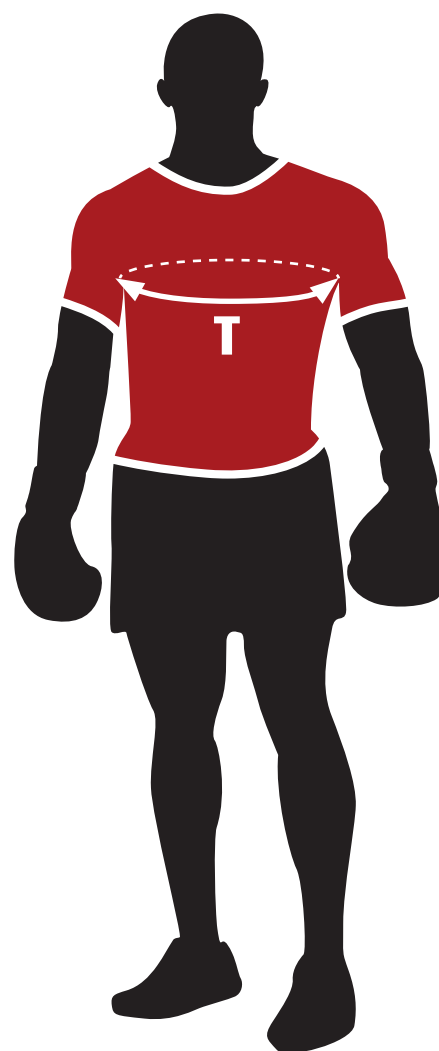

T

TORACE : CHEST

Misura la circonferenza del tuo torace.

Measure around the fullest part of your chest.

TABELLA TAGLIE

SIZE CHARTS

CODICE / CODE	ABX15
MISURA / MEASURE	TORACE / CHEST
XXS	-
XS	-
S	92 CM
M	96 CM
L	100 CM
XL	104 CM
XXL	108 CM
3XL	-
VESTIBILITA' / FITTING	SLIM FIT