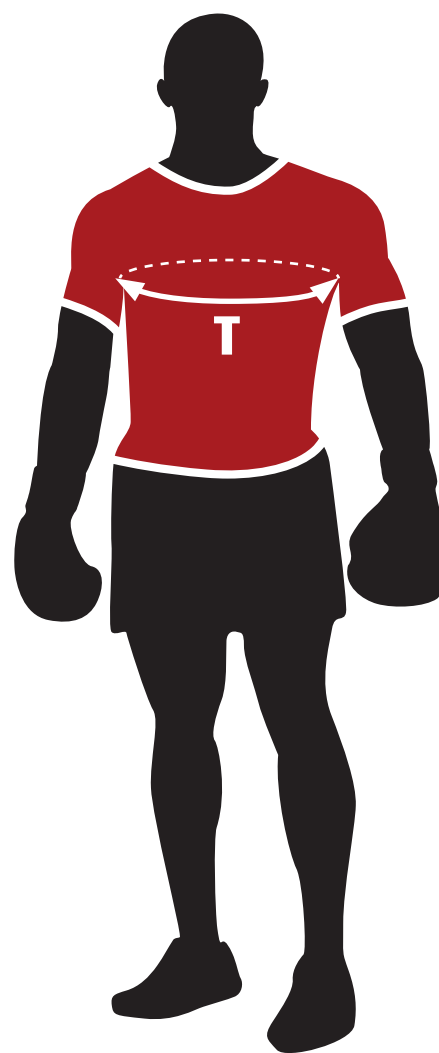

T

TORACE : CHEST

Misura la circonferenza del tuo torace.

Measure around the fullest part of your chest.

TABELLA TAGLIE

SIZE CHARTS

CODICE / CODE	AB722
MISURA / MEASURE	TORACE / CHEST
XXS	-
XS	84 CM
S	88 CM
M	92 CM
L	96 CM
XL	100 CM
XXL	104 CM
3XL	-
VESTIBILITA' / FITTING	REGULAR FIT

T

TORACE : CHEST

Misura la circonferenza del tuo torace.

Measure around the fullest part of your chest.

TABELLA TAGLIE

SIZE CHARTS

CODICE / CODE	AB726
MISURA / MEASURE	TORACE / CHEST
XXS	-
XS	-
S	88 CM
M	92 CM
L	96 CM
XL	100 CM
XXL	-
3XL	-
VESTIBILITA' / FITTING	REGULAR FIT