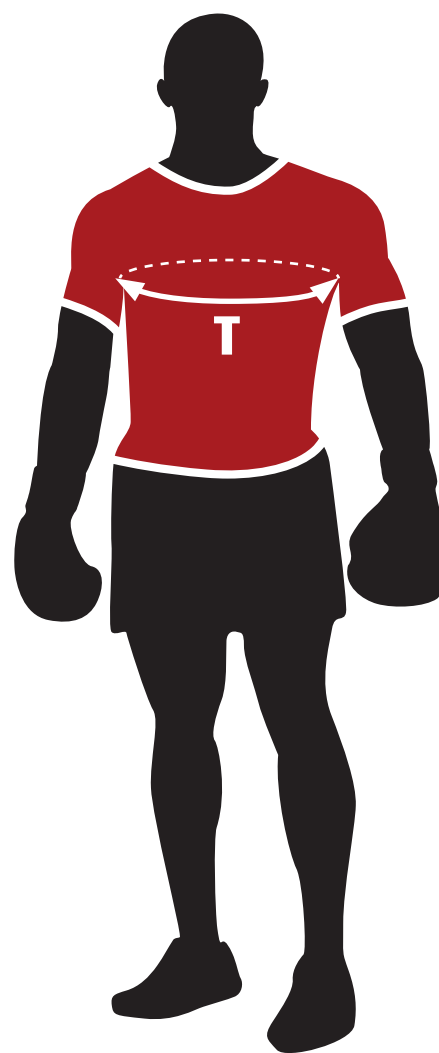

T

TORACE : CHEST

Misura la circonferenza del tuo torace.

Measure around the fullest part of your chest.

TABELLA TAGLIE

SIZE CHARTS

CODICE / CODE	ABX08
MISURA / MEASURE	TORACE / CHEST
XXS	-
XS	-
S	91 CM
M	95 CM
L	99 CM
XL	103 CM
XXL	107 CM
3XL	-
VESTIBILITA' / FITTING	SLIM FIT