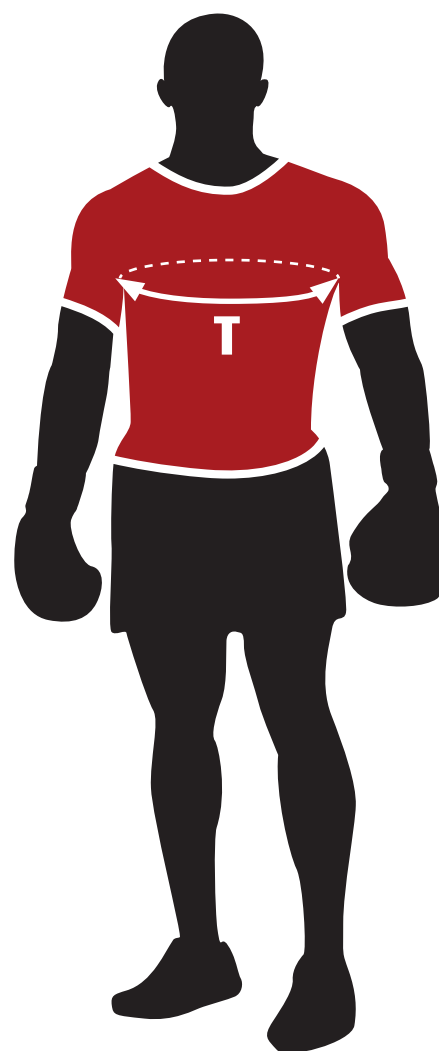

T

TORACE : CHEST

Misura la circonferenza del tuo torace.

Measure around the fullest part of your chest.

TABELLA TAGLIE

SIZE CHARTS

CODICE / CODE	ABX02
MISURA / MEASURE	TORACE / CHEST
XXS	-
XS	-
S	88 CM
M	92 CM
L	96 CM
XL	100 CM
XXL	-
3XL	-
VESTIBILITA' / FITTING	SLIM FIT