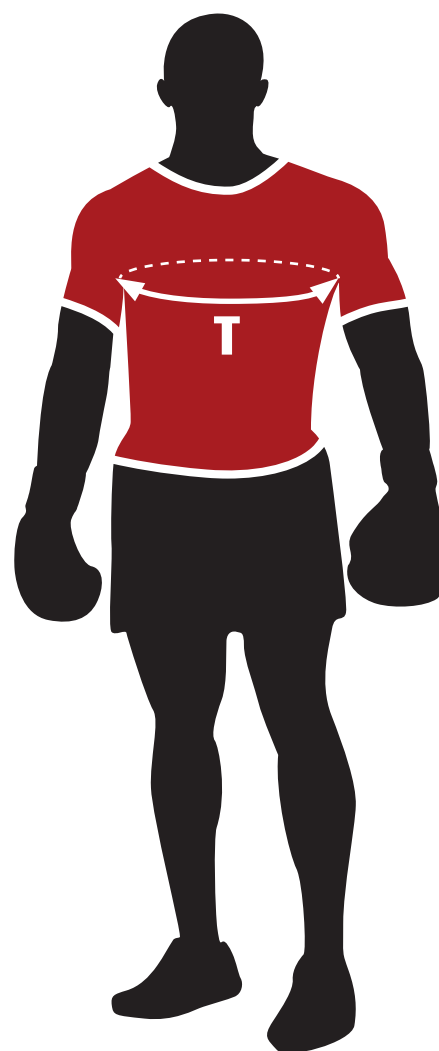

T

TORACE : CHEST

Misura la circonferenza del tuo torace.

Measure around the fullest part of your chest.

TABELLA TAGLIE

SIZE CHARTS

CODICE / CODE	ABX24
MISURA / MEASURE	TORACE / CHEST
XXS	-
XS	-
S	92 CM
M	96 CM
L	100 CM
XL	104 CM
XXL	-
3XL	-
VESTIBILITA' / FITTING	REGULAR FIT